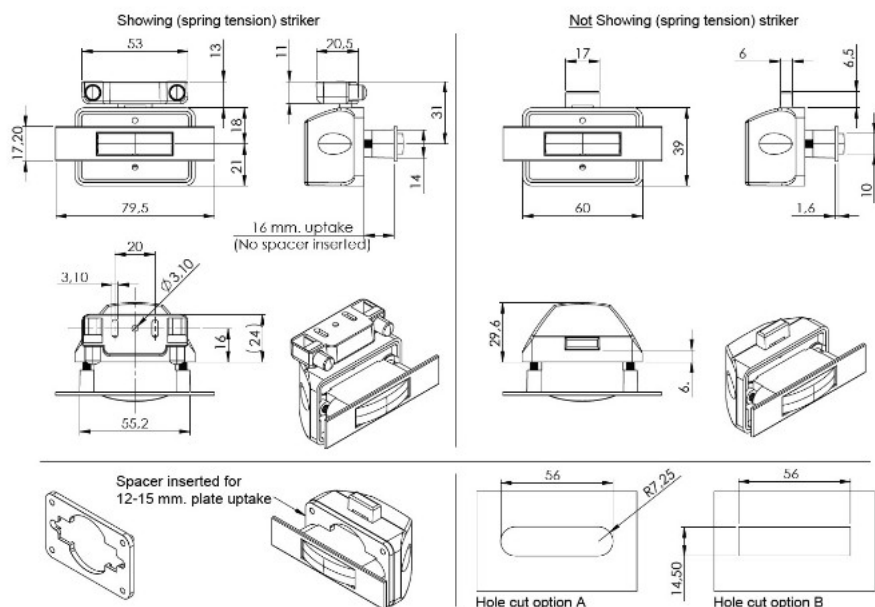

## Description:

Push Lock "RV", F/12-16 mm,SS-Look,"Recta" Zamak Knob & Grey ABS Housing, Incl. Grey ABS Striker W/Spring Tension & 3mm, Panel Reduction Spacer in Grey ABS

## Item number:

14.03.044-0

Units	Box	Carton	HS Code	Barcode
Pcs.	10	100	8301300000	
				5704866517959